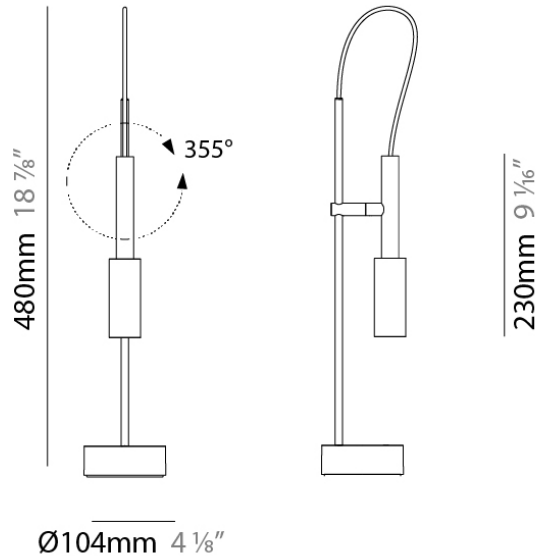

TUBINO PLUS PORTABLE

D84378-GRF

PROJECT	
TYPE	
NOTES	
QUANTITY	
DATE	

GENERAL

Series: Tubino
Subseries: Tubino Plus
Brand: Panzeri
Division: Design
Mounting Type: Portable
Mounting Location: Table
Subcategory: Task

PHYSICAL

Shape: Cylinder
Diameter (mm): 104
Diameter (in): 4 1/8
Height (mm): 480
Height (in): 18 7/8
Light Distribution: Adjustable / Direct
Weight (kg): 1.42
Weight (lbs): 3.13
Diffuser: Opal - Polycarbonate
Fixture Material: Aluminum / Brass / Steel
Cable Details: Bordeaux Cloth Cable

ELECTRICAL

Lamp Type: LED
Input Wattage (W): 6.5
Dimming: Non-Dimmable
Driver Location: Inline Transformer Plug
Input Voltage (V): 120

LED

Color Temperature (°K): 2700
Max. Delivered Lumen (lm): 339
Nominal Lumen (lm): 475
CRI: >90 CRI
Lamp Life (hrs): 80000

OPTICAL

Adjustability: Rotational 355°

RATINGS AND CERTIFICATIONS

Certified By: CSA Certified to UL and CSA Standards
IP rating: IP20