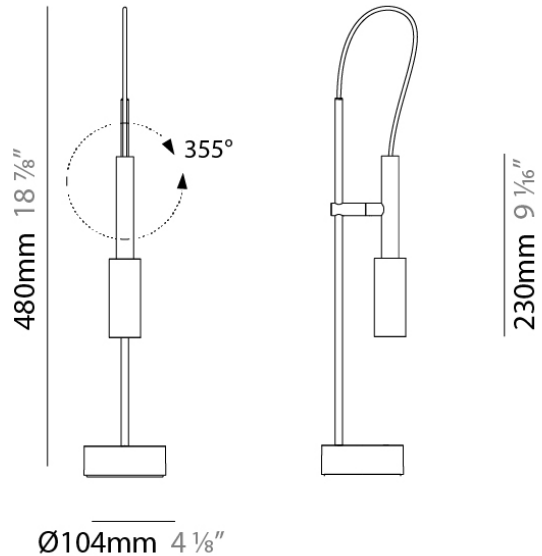

PHYSICAL

Shape: Cylinder
 Diameter (mm): 104
 Diameter (in): 4 1/8
 Height (mm): 480
 Height (in): 18 7/8
 Light Distribution: Adjustable / Direct
 Weight (kg): 1.42
 Weight (lbs): 3.13
 Diffuser: Opal - Polycarbonate
 Fixture Material: Aluminum / Brass / Steel

ELECTRICAL

Lamp Type: LED
 Input Wattage (W): 6.5
 Dimming: Non-Dimmable
 Driver Location: Inline Transformer Plug
 Input Voltage (V): 120

LED

Number of LEDs: 1
 Color Temperature (°K): 2700
 Max. Delivered Lumen (lm): 339
 Nominal Lumen (lm): 475
 CRI: >90 CRI
 Lamp Life (hrs): 70000

OPTICAL

Adjustability: Rotational 355°

RATINGS AND CERTIFICATIONS

Certified By: CSA Certified to UL and CSA Standards
 IP rating: IP20

TUBINO PLUS PORTABLE

D84378-GRF

PROJECT	
TYPE	
NOTES	
QUANTITY	
DATE	

GENERAL

Series: Tubino
 Subseries: Tubino Plus
 Brand: Panzeri
 Division: Design
 Mounting Type: Portable
 Mounting Location: Table
 Subcategory: Task

PHYSICAL

Shape: Cylinder
 Diameter (mm): 104
 Diameter (in): 4 1/8
 Height (mm): 480
 Height (in): 18 7/8
 Light Distribution: Adjustable / Direct
 Weight (kg): 1.42
 Weight (lbs): 3.13
 Diffuser: Opal - Polycarbonate
 Fixture Material: Aluminum / Brass / Steel
 Cable Details: Bordeaux Cloth Cable